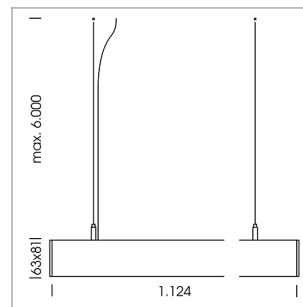

beledi XS

Article number: 70600103

LIGHT TECHNOLOGY

LED	SMD linear
Light colour	830
Luminous flux	4000 lm
System power	27 W
Luminaire Efficiency	148 lm/W
Reflector	WideBeam
Beam angle	90°

LUMINAIRE

Weight	3.2 kg
Protection rating . class	IP 40 . I
Luminaire colour	white

OPTIONAL

Mounting Accessories

Light band with LED, rated life of the LED L80/B50 > 50000 h, colour rendering index CRI > 80, reflector with homogeneous light distribution pattern, lens optics made of PMMA, luminaire insert sheet steel, powder-coated, white

driver unit: 220-240 V~ / 50-60 Hz, max. 24 luminaires per circuit (B16A fuse)

Note: All data are typical values. System features may change with product improvements due to technical advances. Errors excepted.