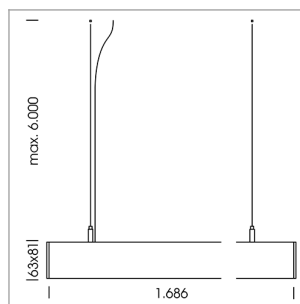

beledi XS

Article number: 70600109

LIGHT TECHNOLOGY

LED	SMD linear
Light colour	830
Luminous flux	6000 lm
System power	40.5 W
Luminaire Efficiency	148 lm/W
Reflector	WideBeam
Beam angle	90°

LUMINAIRE

Weight	3.2 kg
Protection rating . class	IP 40 . I
Luminaire colour	white

OPTIONAL

Mounting Accessories

Light band with LED, rated life of the LED L80/B50 > 50000 h, colour rendering index CRI > 80, reflector with homogeneous light distribution pattern, lens optics made of PMMA, luminaire insert sheet steel, powder-coated, white