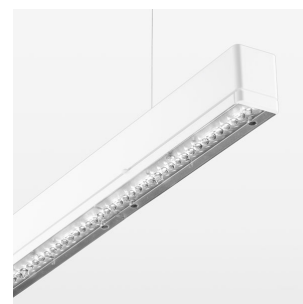

beledi XS

Article number: 70600109

LIGHT TECHNOLOGY

LED	SMD linear
Light colour	830
Luminous flux	6000 lm
System power	40.5 W
Luminaire Efficiency	148 lm/W
Reflector	WideBeam
Beam angle	90°

LUMINAIRE

Weight	3.2 kg
Protection rating . class	IP 40 . I
Luminaire colour	white

OPTIONAL

Mounting Accessories

Light band with LED, rated life of the LED L80/B50 > 50000 h, colour rendering index CRI > 80, reflector with homogeneous light distribution pattern, lens optics made of PMMA, luminaire insert sheet steel, powder-coated, white