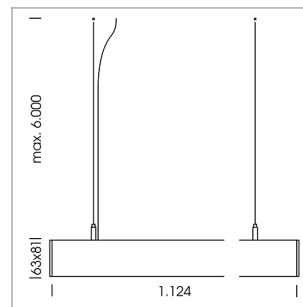

beledi XS

Article number: 70600114

LIGHT TECHNOLOGY

LED	SMD linear
Light colour	830
Luminous flux	4000 lm
System power	27 W
Luminaire Efficiency	148 lm/W
Reflector	WideBeam
Beam angle	90°

LUMINAIRE

Weight	3.2 kg
Protection rating . class	IP 40 . I
Luminaire colour	white

OPTIONEEL

Mounting Accessories

Light band with LED, rated life of the LED L80/B50 > 50000 h, colour rendering index CRI > 80, reflector with homogeneous light distribution pattern, lens optics made of PMMA, luminaire insert sheet steel, powder-coated, white