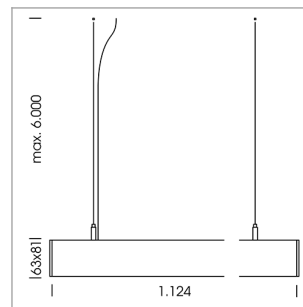

beledi XS

Article number: 70600115

LIGHT TECHNOLOGY

LED	SMD linear
Light colour	830
Luminous flux	4000 lm
System power	27 W
Luminaire Efficiency	148 lm/W
Reflector	WideBeam
Beam angle	90°

LUMINAIRE

Weight	3.2 kg
Protection rating . class	IP 40 . I
Luminaire colour	white

OPTIONEEL

Mounting Accessories

Light band with LED, rated life of the LED L80/B50 > 50000 h, colour rendering index CRI > 80, reflector with homogeneous light distribution pattern, lens optics made of PMMA, luminaire insert sheet steel, powder-coated, white