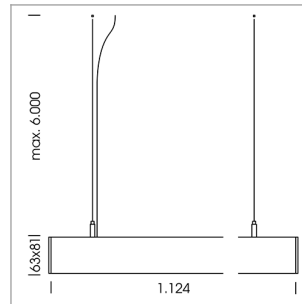

beledi XS

Article number: 70600200

LIGHT TECHNOLOGY

LED	SMD linear
Light colour	840
Luminous flux	3200 lm
System power	20 W
Luminaire Efficiency	160 lm/W
Reflector	WideBeam
Beam angle	90°

LUMINAIRE

Weight	3.2 kg
Protection rating . class	IP 40 . I
Luminaire colour	white

OPCJA

Mounting Accessories

Light band with LED, rated life of the LED L80/B50 > 50000 h, colour rendering index CRI > 80, reflector with homogeneous light distribution pattern, lens optics made of PMMA, luminaire insert sheet steel, powder-coated, white