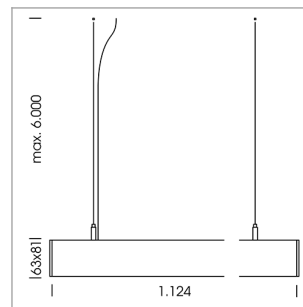

beledi XS

Article number: 70600200

LIGHT TECHNOLOGY

LED	SMD linear
Light colour	840
Luminous flux	3200 lm
System power	20 W
Luminaire Efficiency	160 lm/W
Reflector	WideBeam
Beam angle	90°

LUMINAIRE

Weight	3.2 kg
Protection rating . class	IP 40 . I
Luminaire colour	white

OPTIONAL

Mounting Accessories

Light band with LED, rated life of the LED L80/B50 > 50000 h, colour rendering index CRI > 80, reflector with homogeneous light distribution pattern, lens optics made of PMMA, luminaire insert sheet steel, powder-coated, white

driver unit: 220-240 V~ / 50-60 Hz, max. 24 luminaires per circuit (B16A fuse)

Note: All data are typical values. System features may change with product improvements due to technical advances. Errors excepted.