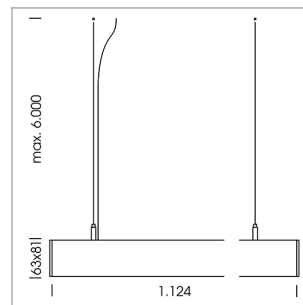

beledi XS

Article number: 70600204

LIGHT TECHNOLOGY

LED	SMD linear
Light colour	840
Luminous flux	6000 lm
System power	42 W
Luminaire Efficiency	143 lm/W
Reflector	WideBeam
Beam angle	90°

LUMINAIRE

Weight	3.2 kg
Protection rating . class	IP 40 . I
Luminaire colour	white

OPCJA

Mounting Accessories

Light band with LED, rated life of the LED L80/B50 > 50000 h, colour rendering index CRI > 80, reflector with homogeneous light distribution pattern, lens optics made of PMMA, luminaire insert sheet steel, powder-coated, white