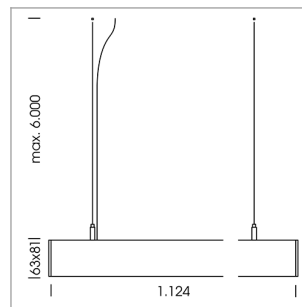

beledi XS

Article number: 70600205

LIGHT TECHNOLOGY

LED	SMD linear
Light colour	840
Luminous flux	6000 lm
System power	42 W
Luminaire Efficiency	143 lm/W
Reflector	WideBeam
Beam angle	90°

LUMINAIRE

Weight	3.2 kg
Protection rating . class	IP 40 . I
Luminaire colour	white

OPTIONAL

Mounting Accessories

Light band with LED, rated life of the LED L80/B50 > 50000 h, colour rendering index CRI > 80, reflector with homogeneous light distribution pattern, lens optics made of PMMA, luminaire insert sheet steel, powder-coated, white

driver unit: 220-240 V~ / 50-60 Hz, max. 24 luminaires per circuit (B16A fuse)

Note: All data are typical values. System features may change with product improvements due to technical advances. Errors excepted.