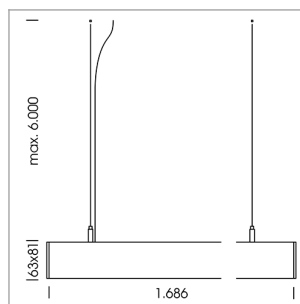

beledi XS

Article number: 70600208

LIGHT TECHNOLOGY

LED	SMD linear
Light colour	840
Luminous flux	6000 lm
System power	38.5 W
Luminaire Efficiency	156 lm/W
Reflector	WideBeam
Beam angle	90°

LUMINAIRE

Weight	3.2 kg
Protection rating . class	IP 40 . I
Luminaire colour	white

OPCJA

Mounting Accessories

Light band with LED, rated life of the LED L80/B50 > 50000 h, colour rendering index CRI > 80, reflector with homogeneous light distribution pattern, lens optics made of PMMA, luminaire insert sheet steel, powder-coated, white