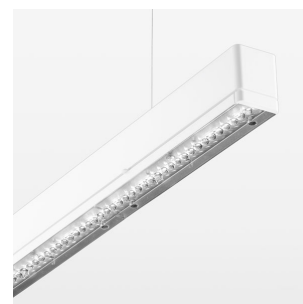

beledi XS

Article number: 70600208

LIGHT TECHNOLOGY

LED	SMD linear
Light colour	840
Luminous flux	6000 lm
System power	38.5 W
Luminaire Efficiency	156 lm/W
Reflector	WideBeam
Beam angle	90°

LUMINAIRE

Weight	3.2 kg
Protection rating . class	IP 40 . I
Luminaire colour	white

OPCJA

Mounting Accessories

Light band with LED, rated life of the LED L80/B50 > 50000 h, colour rendering index CRI > 80, reflector with homogeneous light distribution pattern, lens optics made of PMMA, luminaire insert sheet steel, powder-coated, white