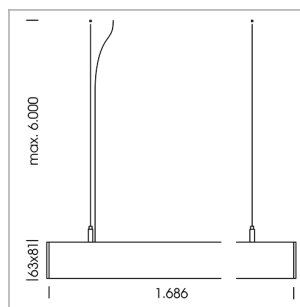

beledi XS

Article number: 70600209

LIGHT TECHNOLOGY

LED	SMD linear
Light colour	840
Luminous flux	6000 lm
System power	38.5 W
Luminaire Efficiency	156 lm/W
Reflector	WideBeam
Beam angle	90°

LUMINAIRE

Weight	3.2 kg
Protection rating . class	IP 40 . I
Luminaire colour	white

OPCJA

Mounting Accessories

Light band with LED, rated life of the LED L80/B50 > 50000 h, colour rendering index CRI > 80, reflector with homogeneous light distribution pattern, lens optics made of PMMA, luminaire insert sheet steel, powder-coated, white

driver unit: 220-240 V~ / 50-60 Hz, max. 24 luminaires per circuit (B16A fuse)

Note: All data are typical values. System features may change with product improvements due to technical advances. Errors excepted.