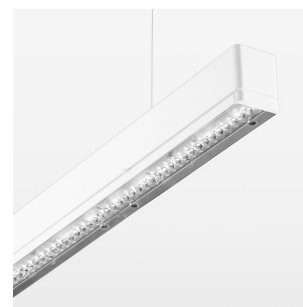

## beledi XS

Article number: 70600209

### LIGHT TECHNOLOGY

LED	SMD linear
Light colour	840
Luminous flux	6000 lm
System power	38.5 W
Luminaire Efficiency	156 lm/W
Reflector	WideBeam
Beam angle	90°

### LUMINAIRE

Weight	3.2 kg
Protection rating . class	IP 40 . I
Luminaire colour	white

### OPCJA

Mounting Accessories

Light band with LED, rated life of the LED L80/B50 > 50000 h, colour rendering index CRI > 80, reflector with homogeneous light distribution pattern, lens optics made of PMMA, luminaire insert sheet steel, powder-coated, white