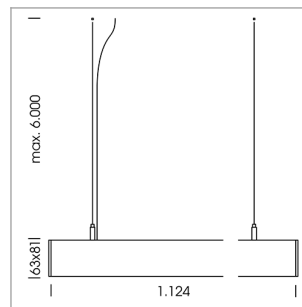

beledi XS

Article number: 70600405

LIGHT TECHNOLOGY

LED	SMD linear
Light colour	830
Luminous flux	6000 lm
System power	44.5 W
Luminaire Efficiency	135 lm/W
Reflector	WideBeam
Beam angle	90°

LUMINAIRE

Weight	3.2 kg
Protection rating . class	IP 40 . I
Luminaire colour	silver

OPTIONEEL

Mounting Accessories

Light band with LED, rated life of the LED L80/B50 > 50000 h, colour rendering index CRI > 80, reflector with homogeneous light distribution pattern, lens optics made of PMMA, luminaire insert sheet steel, powder-coated, silver