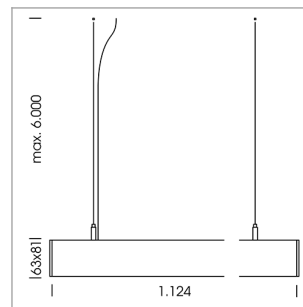

beledi XS

Article number: 70600517

LIGHT TECHNOLOGY

LED	SMD linear
Light colour	840
Luminous flux	6000 lm
System power	42 W
Luminaire Efficiency	143 lm/W
Reflector	WideBeam
Beam angle	90°

LUMINAIRE

Weight	3.2 kg
Protection rating . class	IP 40 . I
Luminaire colour	silver

OPTIONEEL

Mounting Accessories

Light band with LED, rated life of the LED L80/B50 > 50000 h, colour rendering index CRI > 80, reflector with homogeneous light distribution pattern, lens optics made of PMMA, luminaire insert sheet steel, powder-coated, silver