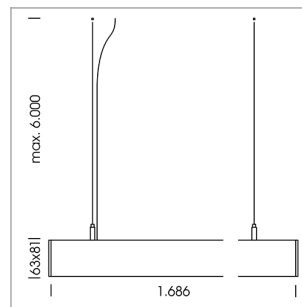

beledi XS

Article number: 70600522

LIGHT TECHNOLOGY

LED	SMD linear
Light colour	840
Luminous flux	9000 lm
System power	63 W
Luminaire Efficiency	143 lm/W
Reflector	WideBeam
Beam angle	90°

LUMINAIRE

Weight	3.2 kg
Protection rating . class	IP 40 . I
Luminaire colour	silver

OPTIONEEL

Mounting Accessories

Light band with LED, rated life of the LED L80/B50 > 50000 h, colour rendering index CRI > 80, reflector with homogeneous light distribution pattern, lens optics made of PMMA, luminaire insert sheet steel, powder-coated, silver