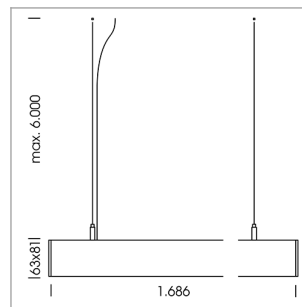

beledi XS

Article number: 70600809

LIGHT TECHNOLOGY

LED	SMD linear
Light colour	840
Luminous flux	6000 lm
System power	38.5 W
Luminaire Efficiency	156 lm/W
Reflector	WideBeam
Beam angle	90°

LUMINAIRE

Weight	3.2 kg
Protection rating . class	IP 40 . I
Luminaire colour	black

OPTIONAL

Mounting Accessories

Light band with LED, rated life of the LED L80/B50 > 50000 h, colour rendering index CRI > 80, reflector with homogeneous light distribution pattern, lens optics made of PMMA, luminaire insert sheet steel, powder-coated, black

driver unit: 220-240 V~ / 50-60 Hz, max. 24 luminaires per circuit (B16A fuse)

Note: All data are typical values. System features may change with product improvements due to technical advances. Errors excepted.