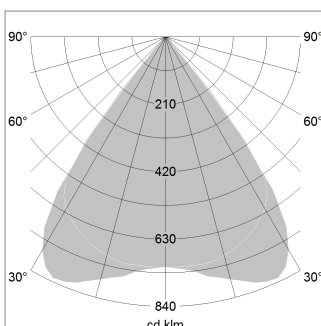

### LIGHT TECHNOLOGY

LED	SMD linear
Light colour	830
Luminous flux	4000 lm
System power	27 W
Luminaire Efficiency	148 lm/W
Reflector	MediumBeam

### LUMINAIRE

Weight	3.2 kg
Protection rating . class	IP 40 . I
Luminaire colour	white

1.0 m	1.57 1.51	2873.0
2.0 m	3.14 3.02	718.0
3.0 m	4.71 4.53	319.0
4.0 m	6.28 6.04	180.0
5.0 m	7.85 7.55	115.0
	Ø (m)	E0(0°)(lx)