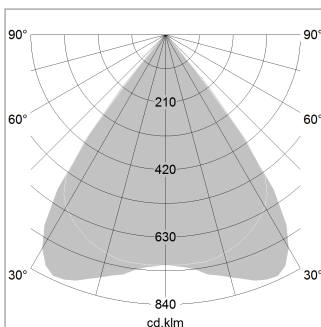

beledi XS

Article number: 70610110

LIGHT TECHNOLOGY

LED	SMD linear
Light colour	830
Luminous flux	9000 lm
System power	66.5 W
Luminaire Efficiency	135 lm/W
Reflector	MediumBeam

LUMINAIRE

Weight	3.2 kg
Protection rating . class	IP 40 . I
Luminaire colour	white

OPCJA

Mounting Accessories

Light band with LED, rated life of the LED L80/B50 > 50000 h, colour rendering index CRI > 80, reflector with homogeneous light distribution pattern, lens optics made of PMMA, luminaire insert sheet steel, powder-coated, white

1.0 m	1.57 1.51	6464.0
2.0 m	3.14 3.02	1616.0
3.0 m	4.71 4.53	718.0
4.0 m	6.28 6.04	404.0
5.0 m	7.85 7.55	259.0
	Ø (m)	E0(0°)(lx)