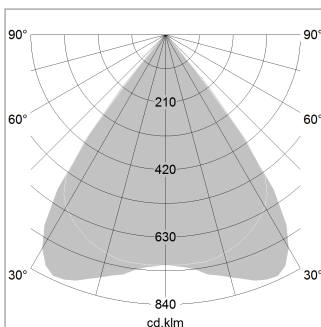

### LIGHT TECHNOLOGY

LED	SMD linear
Light colour	830
Luminous flux	9000 lm
System power	66.5 W
Luminaire Efficiency	135 lm/W
Reflector	MediumBeam

### LUMINAIRE

Weight	3.2 kg
Protection rating . class	IP 40 . I
Luminaire colour	white

### OPCJA

Mounting Accessories

Light band with LED, rated life of the LED L80/B50 > 50000 h, colour rendering index CRI > 80, reflector with homogeneous light distribution pattern, lens optics made of PMMA, luminaire insert sheet steel, powder-coated, white

1.0 m	1.57 1.51	6464.0
2.0 m	3.14 3.02	1616.0
3.0 m	4.71 4.53	718.0
4.0 m	6.28 6.04	404.0
5.0 m	7.85 7.55	259.0
	Ø (m)	E0(0°)(lx)