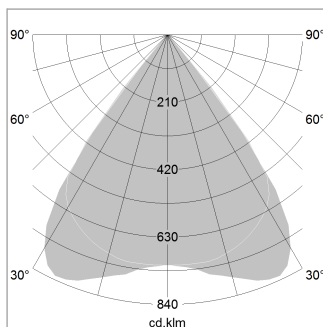

beledi XS

Article number: 70610114

LIGHT TECHNOLOGY

LED	SMD linear
Light colour	830
Luminous flux	4000 lm
System power	27 W
Luminaire Efficiency	148 lm/W
Reflector	MediumBeam

LUMINAIRE

Weight	3.2 kg
Protection rating . class	IP 40 . I
Luminaire colour	white

OPCJA

Mounting Accessories

Light band with LED, rated life of the LED L80/B50 > 50000 h, colour rendering index CRI > 80, reflector with homogeneous light distribution pattern, lens optics made of PMMA, luminaire insert sheet steel, powder-coated, white

1.0 m	1.57 1.51	2873.0
2.0 m	3.14 3.02	718.0
3.0 m	4.71 4.53	319.0
4.0 m	6.28 6.04	180.0
5.0 m	7.85 7.55	115.0
	Ø (m)	E0(0°)(lx)