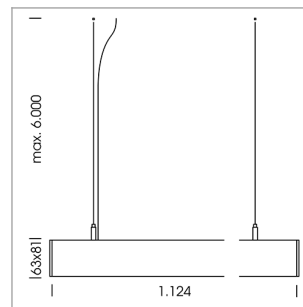

beledi XS

Article number: 70610115

LIGHT TECHNOLOGY

LED	SMD linear
Light colour	830
Luminous flux	4000 lm
System power	27 W
Luminaire Efficiency	148 lm/W
Reflector	MediumBeam

LUMINAIRE

Weight	3.2 kg
Protection rating . class	IP 40 . I
Luminaire colour	white

OPTIONEEL

Mounting Accessories

Light band with LED, rated life of the LED L80/B50 > 50000 h, colour rendering index CRI > 80, reflector with homogeneous light distribution pattern, lens optics made of PMMA, luminaire insert sheet steel, powder-coated, white

1.0 m	1.57 1.51	2873.0
2.0 m	3.14 3.02	718.0
3.0 m	4.71 4.53	319.0
4.0 m	6.28 6.04	180.0
5.0 m	7.85 7.55	115.0
	Ø (m)	E0(0°)(lx)