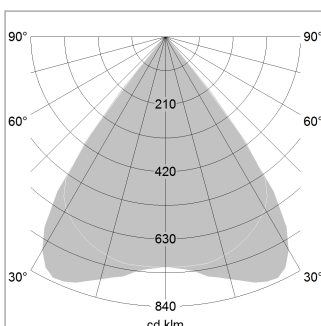

beledi XS

Article number: 70610115

LIGHT TECHNOLOGY

LED	SMD linear
Light colour	830
Luminous flux	4000 lm
System power	27 W
Luminaire Efficiency	148 lm/W
Reflector	MediumBeam

LUMINAIRE

Weight	3.2 kg
Protection rating . class	IP 40 . I
Luminaire colour	white

OPTIONEEL

Mounting Accessories

Light band with LED, rated life of the LED L80/B50 > 50000 h, colour rendering index CRI > 80, reflector with homogeneous light distribution pattern, lens optics made of PMMA, luminaire insert sheet steel, powder-coated, white

1.0 m	1.57 1.51	2873.0
2.0 m	3.14 3.02	718.0
3.0 m	4.71 4.53	319.0
4.0 m	6.28 6.04	180.0
5.0 m	7.85 7.55	115.0
	Ø (m)	E0(0°)(lx)