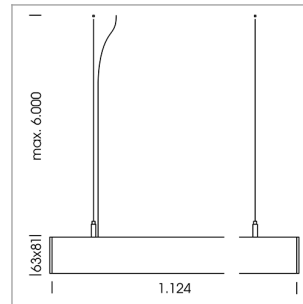

beledi XS

Article number: 70610115

LIGHT TECHNOLOGY

LED	SMD linear
Light colour	830
Luminous flux	4000 lm
System power	27 W
Luminaire Efficiency	148 lm/W
Reflector	MediumBeam

LUMINAIRE

Weight	3.2 kg
Protection rating . class	IP 40 . I
Luminaire colour	white

OPCJA

Mounting Accessories

Light band with LED, rated life of the LED L80/B50 > 50000 h, colour rendering index CRI > 80, reflector with homogeneous light distribution pattern, lens optics made of PMMA, luminaire insert sheet steel, powder-coated, white

1.0 m	1.57 1.51	2873.0
2.0 m	3.14 3.02	718.0
3.0 m	4.71 4.53	319.0
4.0 m	6.28 6.04	180.0
5.0 m	7.85 7.55	115.0
	Ø (m)	E0(0°)(lx)