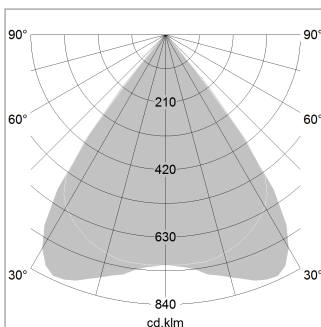

beledi XS

Article number: 70610115

LIGHT TECHNOLOGY

LED	SMD linear
Light colour	830
Luminous flux	4000 lm
System power	27 W
Luminaire Efficiency	148 lm/W
Reflector	MediumBeam

LUMINAIRE

Weight	3.2 kg
Protection rating . class	IP 40 . I
Luminaire colour	white

OPCJA

Mounting Accessories

Light band with LED, rated life of the LED L80/B50 > 50000 h, colour rendering index CRI > 80, reflector with homogeneous light distribution pattern, lens optics made of PMMA, luminaire insert sheet steel, powder-coated, white

1.0 m	1.57 1.51	2873.0
2.0 m	3.14 3.02	718.0
3.0 m	4.71 4.53	319.0
4.0 m	6.28 6.04	180.0
5.0 m	7.85 7.55	115.0
	Ø (m)	E0(0°)(lx)