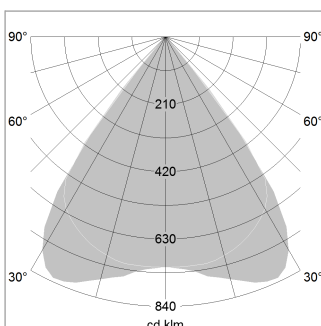

beledi XS

Article number: 70610116

LIGHT TECHNOLOGY

LED	SMD linear
Light colour	830
Luminous flux	6000 lm
System power	44.5 W
Luminaire Efficiency	135 lm/W
Reflector	MediumBeam

LUMINAIRE

Weight	3.2 kg
Protection rating . class	IP 40 . I
Luminaire colour	white

OPCJA

Mounting Accessories

Light band with LED, rated life of the LED L80/B50 > 50000 h, colour rendering index CRI > 80, reflector with homogeneous light distribution pattern, lens optics made of PMMA, luminaire insert sheet steel, powder-coated, white

1.0 m	1.57 1.51	4309.0
2.0 m	3.14 3.02	1077.0
3.0 m	4.71 4.53	479.0
4.0 m	6.28 6.04	269.0
5.0 m	7.85 7.55	172.0
	Ø (m)	E0(0°)(lx)