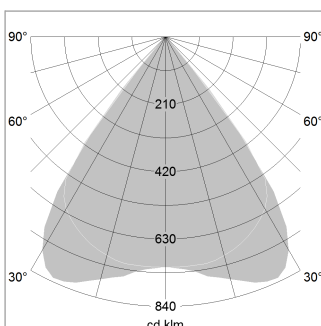

beledi XS

Article number: 70610117

LIGHT TECHNOLOGY

LED	SMD linear
Light colour	830
Luminous flux	6000 lm
System power	44.5 W
Luminaire Efficiency	135 lm/W
Reflector	MediumBeam

LUMINAIRE

Weight	3.2 kg
Protection rating . class	IP 40 . I
Luminaire colour	white

OPCJA

Mounting Accessories

Light band with LED, rated life of the LED L80/B50 > 50000 h, colour rendering index CRI > 80, reflector with homogeneous light distribution pattern, lens optics made of PMMA, luminaire insert sheet steel, powder-coated, white

1.0 m	1.57 1.51	4309.0
2.0 m	3.14 3.02	1077.0
3.0 m	4.71 4.53	479.0
4.0 m	6.28 6.04	269.0
5.0 m	7.85 7.55	172.0
	Ø (m)	E0(0°)(lx)