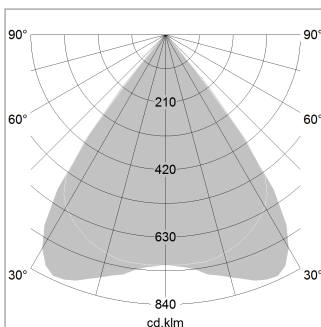

beledi XS

Article number: 70610118

LIGHT TECHNOLOGY

LED	SMD linear
Light colour	830
Luminous flux	4800 lm
System power	32 W
Luminaire Efficiency	150 lm/W
Reflector	MediumBeam

LUMINAIRE

Weight	3.2 kg
Protection rating . class	IP 40 . I
Luminaire colour	white

OPTIONEEL

Mounting Accessories

Light band with LED, rated life of the LED L80/B50 > 50000 h, colour rendering index CRI > 80, reflector with homogeneous light distribution pattern, lens optics made of PMMA, luminaire insert sheet steel, powder-coated, white

1.0 m	1.57 1.51	3448.0
2.0 m	3.14 3.02	862.0
3.0 m	4.71 4.53	383.0
4.0 m	6.28 6.04	215.0
5.0 m	7.85 7.55	138.0
	Ø (m)	E0(0°)(lx)