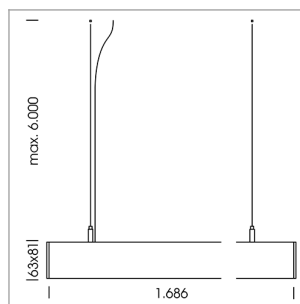

beledi XS

Article number: 70610118

LIGHT TECHNOLOGY

LED	SMD linear
Light colour	830
Luminous flux	4800 lm
System power	32 W
Luminaire Efficiency	150 lm/W
Reflector	MediumBeam

LUMINAIRE

Weight	3.2 kg
Protection rating . class	IP 40 . I
Luminaire colour	white

OPCJA

Mounting Accessories

Light band with LED, rated life of the LED L80/B50 > 50000 h, colour rendering index CRI > 80, reflector with homogeneous light distribution pattern, lens optics made of PMMA, luminaire insert sheet steel, powder-coated, white

1.0 m	1.57 1.51	3448.0
2.0 m	3.14 3.02	862.0
3.0 m	4.71 4.53	383.0
4.0 m	6.28 6.04	215.0
5.0 m	7.85 7.55	138.0
	Ø (m)	E0(0°)(lx)