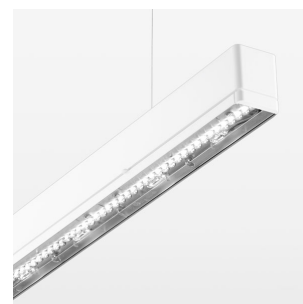

beledi XS

Article number: 70610118

LIGHT TECHNOLOGY

LED	SMD linear
Light colour	830
Luminous flux	4800 lm
System power	32 W
Luminaire Efficiency	150 lm/W
Reflector	MediumBeam

LUMINAIRE

Weight	3.2 kg
Protection rating . class	IP 40 . I
Luminaire colour	white

OPCJA

Mounting Accessories

Light band with LED, rated life of the LED L80/B50 > 50000 h, colour rendering index CRI > 80, reflector with homogeneous light distribution pattern, lens optics made of PMMA, luminaire insert sheet steel, powder-coated, white