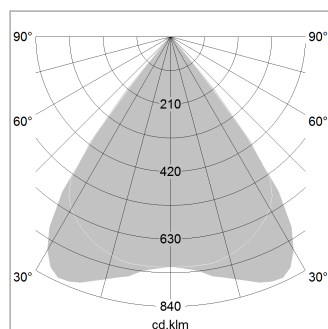

beledi XS

Article number: 70610118

LIGHT TECHNOLOGY

LED	SMD linear
Light colour	830
Luminous flux	4800 lm
System power	32 W
Luminaire Efficiency	150 lm/W
Reflector	MediumBeam

LUMINAIRE

Weight	3.2 kg
Protection rating . class	IP 40 . I
Luminaire colour	white

OPCJA

Mounting Accessories

Light band with LED, rated life of the LED L80/B50 > 50000 h, colour rendering index CRI > 80, reflector with homogeneous light distribution pattern, lens optics made of PMMA, luminaire insert sheet steel, powder-coated, white

1.0 m	1.57 1.51	3448.0
2.0 m	3.14 3.02	862.0
3.0 m	4.71 4.53	383.0
4.0 m	6.28 6.04	215.0
5.0 m	7.85 7.55	138.0
	Ø (m)	E0(0°)(lx)