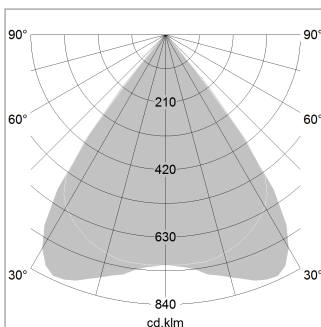

### LIGHT TECHNOLOGY

LED	SMD linear
Light colour	830
Luminous flux	6000 lm
System power	40.5 W
Luminaire Efficiency	148 lm/W
Reflector	MediumBeam

### LUMINAIRE

Weight	3.2 kg
Protection rating . class	IP 40 . I
Luminaire colour	white

### OPTIONEEL

Mounting Accessories

Light band with LED, rated life of the LED L80/B50 > 50000 h, colour rendering index CRI > 80, reflector with homogeneous light distribution pattern, lens optics made of PMMA, luminaire insert sheet steel, powder-coated, white

1.0 m	1.57 1.51	4309.0
2.0 m	3.14 3.02	1077.0
3.0 m	4.71 4.53	479.0
4.0 m	6.28 6.04	269.0
5.0 m	7.85 7.55	172.0
	Ø (m)	E0(0°)(lx)