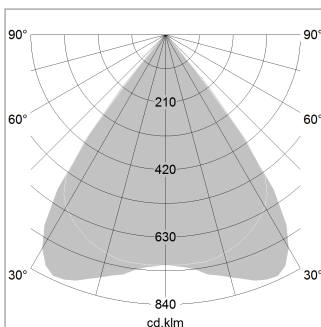

beledi XS

Article number: 70610120

LIGHT TECHNOLOGY

LED	SMD linear
Light colour	830
Luminous flux	6000 lm
System power	40.5 W
Luminaire Efficiency	148 lm/W
Reflector	MediumBeam

LUMINAIRE

Weight	3.2 kg
Protection rating . class	IP 40 . I
Luminaire colour	white

OPCJA

Mounting Accessories

Light band with LED, rated life of the LED L80/B50 > 50000 h, colour rendering index CRI > 80, reflector with homogeneous light distribution pattern, lens optics made of PMMA, luminaire insert sheet steel, powder-coated, white

1.0 m	1.57 1.51	4309.0
2.0 m	3.14 3.02	1077.0
3.0 m	4.71 4.53	479.0
4.0 m	6.28 6.04	269.0
5.0 m	7.85 7.55	172.0
	Ø (m)	E0(0°)(lx)