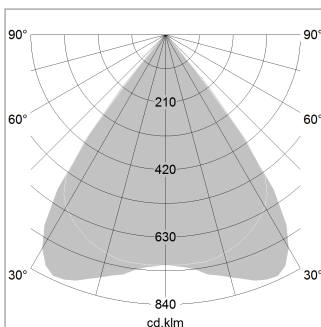

beledi XS

Article number: 70610121

LIGHT TECHNOLOGY

LED	SMD linear
Light colour	830
Luminous flux	6000 lm
System power	40.5 W
Luminaire Efficiency	148 lm/W
Reflector	MediumBeam

LUMINAIRE

Weight	3.2 kg
Protection rating . class	IP 40 . I
Luminaire colour	white

OPTIONEEL

Mounting Accessories

Light band with LED, rated life of the LED L80/B50 > 50000 h, colour rendering index CRI > 80, reflector with homogeneous light distribution pattern, lens optics made of PMMA, luminaire insert sheet steel, powder-coated, white

1.0 m	1.57 1.51	4309.0
2.0 m	3.14 3.02	1077.0
3.0 m	4.71 4.53	479.0
4.0 m	6.28 6.04	269.0
5.0 m	7.85 7.55	172.0
Ø (m)		E0(0°)(lx)