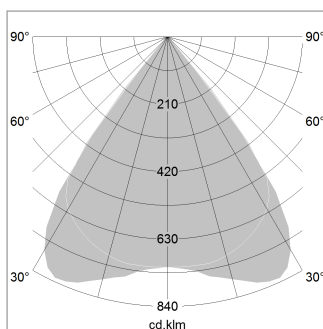

### LIGHT TECHNOLOGY

LED	SMD linear
Light colour	830
Luminous flux	6000 lm
System power	40.5 W
Luminaire Efficiency	148 lm/W
Reflector	MediumBeam

### LUMINAIRE

Weight	3.2 kg
Protection rating . class	IP 40 . I
Luminaire colour	white

1.0 m	1.57 1.51	4309.0
2.0 m	3.14 3.02	1077.0
3.0 m	4.71 4.53	479.0
4.0 m	6.28 6.04	269.0
5.0 m	7.85 7.55	172.0
	Ø (m)	E0(0°)(lx)