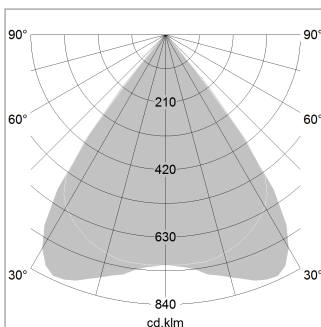

### LIGHT TECHNOLOGY

LED	SMD linear
Light colour	840
Luminous flux	6000 lm
System power	42 W
Luminaire Efficiency	143 lm/W
Reflector	MediumBeam

### LUMINAIRE

Weight	3.2 kg
Protection rating . class	IP 40 . I
Luminaire colour	white

### OPTIONAL

Mounting Accessories

Light band with LED, rated life of the LED L80/B50 > 50000 h, colour rendering index CRI > 80, reflector with homogeneous light distribution pattern, lens optics made of PMMA, luminaire insert sheet steel, powder-coated, white

1.0 m	1.57 1.51	4309.0
2.0 m	3.14 3.02	1077.0
3.0 m	4.71 4.53	479.0
4.0 m	6.28 6.04	269.0
5.0 m	7.85 7.55	172.0
Ø (m)		E0(0°)(lx)