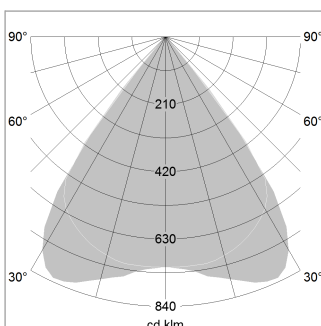

beledi XS

Article number: 70610208

LIGHT TECHNOLOGY

LED	SMD linear
Light colour	840
Luminous flux	6000 lm
System power	38.5 W
Luminaire Efficiency	156 lm/W
Reflector	MediumBeam

LUMINAIRE

Weight	3.2 kg
Protection rating . class	IP 40 . I
Luminaire colour	white

OPTIONEEL

Mounting Accessories

Light band with LED, rated life of the LED L80/B50 > 50000 h, colour rendering index CRI > 80, reflector with homogeneous light distribution pattern, lens optics made of PMMA, luminaire insert sheet steel, powder-coated, white

1.0 m	1.57 1.51	4309.0
2.0 m	3.14 3.02	1077.0
3.0 m	4.71 4.53	479.0
4.0 m	6.28 6.04	269.0
5.0 m	7.85 7.55	172.0
	Ø (m)	E0(0°)(lx)