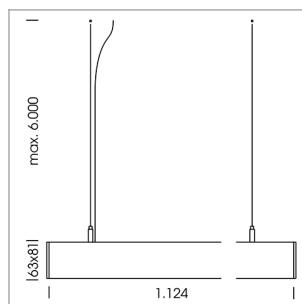

beledi XS

Article number: 70610213

LIGHT TECHNOLOGY

LED	SMD linear
Light colour	840
Luminous flux	3200 lm
System power	20 W
Luminaire Efficiency	160 lm/W
Reflector	MediumBeam

LUMINAIRE

Weight	3.2 kg
Protection rating . class	IP 40 . I
Luminaire colour	white

OPTIONEEL

Mounting Accessories

Light band with LED, rated life of the LED L80/B50 > 50000 h, colour rendering index CRI > 80, reflector with homogeneous light distribution pattern, lens optics made of PMMA, luminaire insert sheet steel, powder-coated, white

1.0 m	1.57 1.51	2298.0
2.0 m	3.14 3.02	575.0
3.0 m	4.71 4.53	255.0
4.0 m	6.28 6.04	144.0
5.0 m	7.85 7.55	92.0
	Ø (m)	E0(0°)(lx)