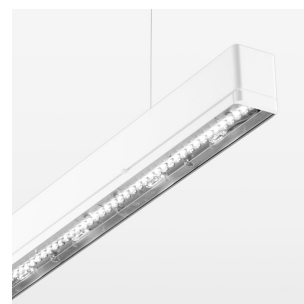

beledi XS

Article number: 70610213

LIGHT TECHNOLOGY

LED	SMD linear
Light colour	840
Luminous flux	3200 lm
System power	20 W
Luminaire Efficiency	160 lm/W
Reflector	MediumBeam

LUMINAIRE

Weight	3.2 kg
Protection rating . class	IP 40 . I
Luminaire colour	white

OPTIONEEL

Mounting Accessories

Light band with LED, rated life of the LED L80/B50 > 50000 h, colour rendering index CRI > 80, reflector with homogeneous light distribution pattern, lens optics made of PMMA, luminaire insert sheet steel, powder-coated, white