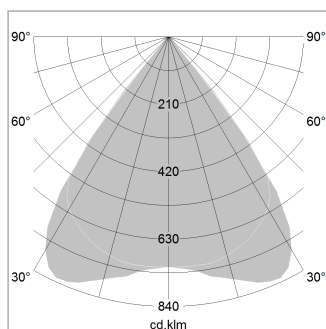

beledi XS

Article number: 70610213

LIGHT TECHNOLOGY

LED	SMD linear
Light colour	840
Luminous flux	3200 lm
System power	20 W
Luminaire Efficiency	160 lm/W
Reflector	MediumBeam

LUMINAIRE

Weight	3.2 kg
Protection rating . class	IP 40 . I
Luminaire colour	white

OPTIONEEL

Mounting Accessories

Light band with LED, rated life of the LED L80/B50 > 50000 h, colour rendering index CRI > 80, reflector with homogeneous light distribution pattern, lens optics made of PMMA, luminaire insert sheet steel, powder-coated, white

1.0 m	1.57 1.51	2298.0
2.0 m	3.14 3.02	575.0
3.0 m	4.71 4.53	255.0
4.0 m	6.28 6.04	144.0
5.0 m	7.85 7.55	92.0
	Ø (m)	E0(0°)(lx)