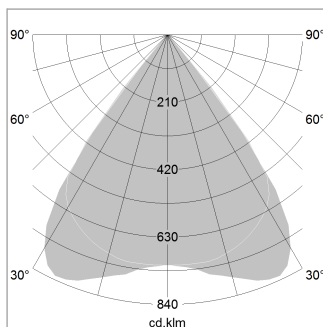

beledi XS

Article number: 70610214

LIGHT TECHNOLOGY

LED	SMD linear
Light colour	840
Luminous flux	4000 lm
System power	25.5 W
Luminaire Efficiency	157 lm/W
Reflector	MediumBeam

LUMINAIRE

Weight	3.2 kg
Protection rating . class	IP 40 . I
Luminaire colour	white

OPTIONEEL

Mounting Accessories

Light band with LED, rated life of the LED L80/B50 > 50000 h, colour rendering index CRI > 80, reflector with homogeneous light distribution pattern, lens optics made of PMMA, luminaire insert sheet steel, powder-coated, white

1.0 m	1.57 1.51	2873.0
2.0 m	3.14 3.02	718.0
3.0 m	4.71 4.53	319.0
4.0 m	6.28 6.04	180.0
5.0 m	7.85 7.55	115.0
Ø (m)		E0(0°)(lx)