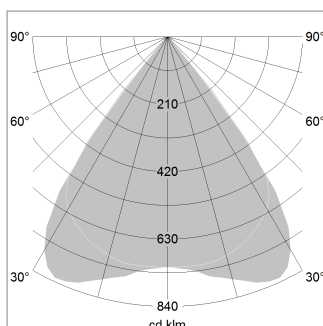

beledi XS

Article number: 70610215

LIGHT TECHNOLOGY

LED	SMD linear
Light colour	840
Luminous flux	4000 lm
System power	25.5 W
Luminaire Efficiency	157 lm/W
Reflector	MediumBeam

LUMINAIRE

Weight	3.2 kg
Protection rating . class	IP 40 . I
Luminaire colour	white

OPTIONEEL

Mounting Accessories

Light band with LED, rated life of the LED L80/B50 > 50000 h, colour rendering index CRI > 80, reflector with homogeneous light distribution pattern, lens optics made of PMMA, luminaire insert sheet steel, powder-coated, white

1.0 m	1.57 1.51	2873.0
2.0 m	3.14 3.02	718.0
3.0 m	4.71 4.53	319.0
4.0 m	6.28 6.04	180.0
5.0 m	7.85 7.55	115.0
	Ø (m)	E0(0°)(lx)