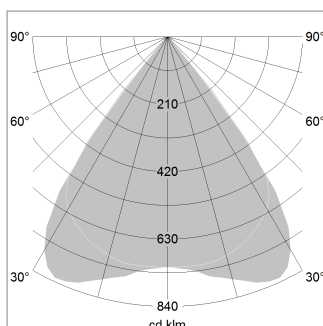

beledi XS

Article number: 70610217

LIGHT TECHNOLOGY

LED	SMD linear
Light colour	840
Luminous flux	6000 lm
System power	42 W
Luminaire Efficiency	143 lm/W
Reflector	MediumBeam

LUMINAIRE

Weight	3.2 kg
Protection rating . class	IP 40 . I
Luminaire colour	white

OPTIONEEL

Mounting Accessories

Light band with LED, rated life of the LED L80/B50 > 50000 h, colour rendering index CRI > 80, reflector with homogeneous light distribution pattern, lens optics made of PMMA, luminaire insert sheet steel, powder-coated, white

1.0 m	1.57 1.51	4309.0
2.0 m	3.14 3.02	1077.0
3.0 m	4.71 4.53	479.0
4.0 m	6.28 6.04	269.0
5.0 m	7.85 7.55	172.0
	Ø (m)	E0(0°)(lx)