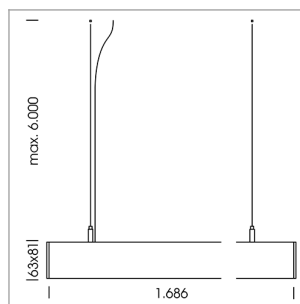

beledi XS

Article number: 70610406

LIGHT TECHNOLOGY

LED	SMD linear
Light colour	830
Luminous flux	4800 lm
System power	32 W
Luminaire Efficiency	150 lm/W
Reflector	MediumBeam

LUMINAIRE

Weight	3.2 kg
Protection rating . class	IP 40 . I
Luminaire colour	silver

OPTIONAL

Mounting Accessories

Light band with LED, rated life of the LED L80/B50 > 50000 h, colour rendering index CRI > 80, reflector with homogeneous light distribution pattern, lens optics made of PMMA, luminaire insert sheet steel, powder-coated, silver

1.0 m	1.57 1.51	3448.0
2.0 m	3.14 3.02	862.0
3.0 m	4.71 4.53	383.0
4.0 m	6.28 6.04	215.0
5.0 m	7.85 7.55	138.0
Ø (m)		E0(0°)(lx)