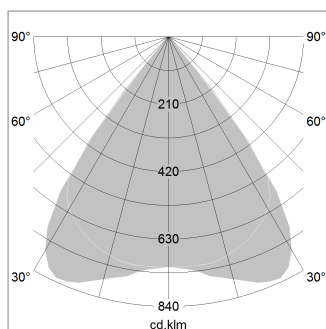

beledi XS

Article number: 70610406

LIGHT TECHNOLOGY

LED	SMD linear
Light colour	830
Luminous flux	4800 lm
System power	32 W
Luminaire Efficiency	150 lm/W
Reflector	MediumBeam

LUMINAIRE

Weight	3.2 kg
Protection rating . class	IP 40 . I
Luminaire colour	silver

OPTIONAL

Mounting Accessories

Light band with LED, rated life of the LED L80/B50 > 50000 h, colour rendering index CRI > 80, reflector with homogeneous light distribution pattern, lens optics made of PMMA, luminaire insert sheet steel, powder-coated, silver

1.0 m	1.57 1.51	3448.0
2.0 m	3.14 3.02	862.0
3.0 m	4.71 4.53	383.0
4.0 m	6.28 6.04	215.0
5.0 m	7.85 7.55	138.0
Ø (m)		E0(0°)(lx)