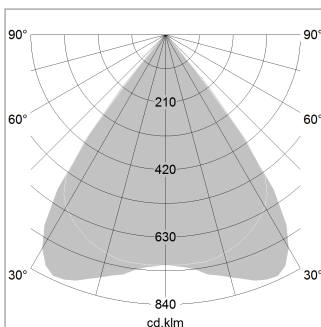

beledi XS

Article number: 70610407

LIGHT TECHNOLOGY

LED	SMD linear
Light colour	830
Luminous flux	4800 lm
System power	32 W
Luminaire Efficiency	150 lm/W
Reflector	MediumBeam

LUMINAIRE

Weight	3.2 kg
Protection rating . class	IP 40 . I
Luminaire colour	silver

OPTIONAL

Mounting Accessories

Light band with LED, rated life of the LED L80/B50 > 50000 h, colour rendering index CRI > 80, reflector with homogeneous light distribution pattern, lens optics made of PMMA, luminaire insert sheet steel, powder-coated, silver

1.0 m	1.57 1.51	3448.0
2.0 m	3.14 3.02	862.0
3.0 m	4.71 4.53	383.0
4.0 m	6.28 6.04	215.0
5.0 m	7.85 7.55	138.0
	Ø (m)	E0(0°)(lx)