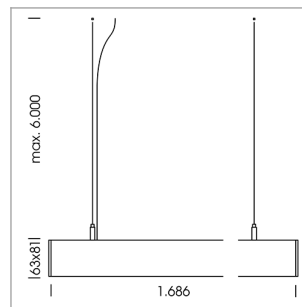

beledi XS

Article number: 70610408

LIGHT TECHNOLOGY

LED	SMD linear
Light colour	830
Luminous flux	6000 lm
System power	40.5 W
Luminaire Efficiency	148 lm/W
Reflector	MediumBeam

LUMINAIRE

Weight	3.2 kg
Protection rating . class	IP 40 . I
Luminaire colour	silver

OPTIONAL

Mounting Accessories

Light band with LED, rated life of the LED L80/B50 > 50000 h, colour rendering index CRI > 80, reflector with homogeneous light distribution pattern, lens optics made of PMMA, luminaire insert sheet steel, powder-coated, silver