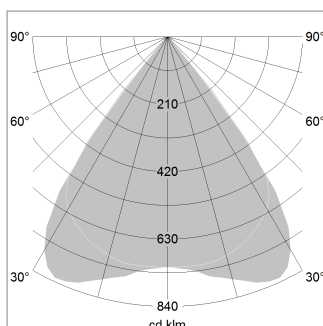

### LIGHT TECHNOLOGY

LED	SMD linear
Light colour	830
Luminous flux	6000 lm
System power	40.5 W
Luminaire Efficiency	148 lm/W
Reflector	MediumBeam

### LUMINAIRE

Weight	3.2 kg
Protection rating . class	IP 40 . I
Luminaire colour	silver

1.0 m	1.57 1.51	4309.0
2.0 m	3.14 3.02	1077.0
3.0 m	4.71 4.53	479.0
4.0 m	6.28 6.04	269.0
5.0 m	7.85 7.55	172.0
	Ø (m)	E0(0°)(lx)