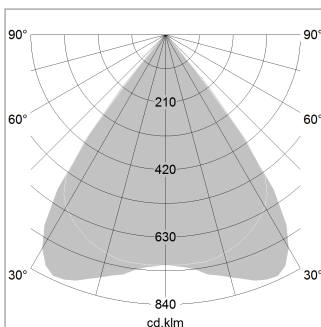

beledi XS

Article number: 70610411

LIGHT TECHNOLOGY

LED	SMD linear
Light colour	830
Luminous flux	9000 lm
System power	66.5 W
Luminaire Efficiency	135 lm/W
Reflector	MediumBeam

LUMINAIRE

Weight	3.2 kg
Protection rating . class	IP 40 . I
Luminaire colour	silver

OPTIONAL

Mounting Accessories

Light band with LED, rated life of the LED L80/B50 > 50000 h, colour rendering index CRI > 80, reflector with homogeneous light distribution pattern, lens optics made of PMMA, luminaire insert sheet steel, powder-coated, silver

1.0 m	1.57 1.51	6464.0
2.0 m	3.14 3.02	1616.0
3.0 m	4.71 4.53	718.0
4.0 m	6.28 6.04	404.0
5.0 m	7.85 7.55	259.0
	Ø (m)	E0(0°)(lx)