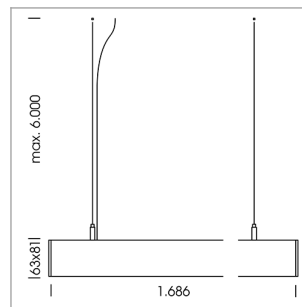

beledi XS

Article number: 70610411

LIGHT TECHNOLOGY

LED	SMD linear
Light colour	830
Luminous flux	9000 lm
System power	66.5 W
Luminaire Efficiency	135 lm/W
Reflector	MediumBeam

LUMINAIRE

Weight	3.2 kg
Protection rating . class	IP 40 . I
Luminaire colour	silver

OPTIONAL

Mounting Accessories

Light band with LED, rated life of the LED L80/B50 > 50000 h, colour rendering index CRI > 80, reflector with homogeneous light distribution pattern, lens optics made of PMMA, luminaire insert sheet steel, powder-coated, silver

1.0 m	1.57 1.51	6464.0
2.0 m	3.14 3.02	1616.0
3.0 m	4.71 4.53	718.0
4.0 m	6.28 6.04	404.0
5.0 m	7.85 7.55	259.0
	Ø (m)	E0(0°)(lx)