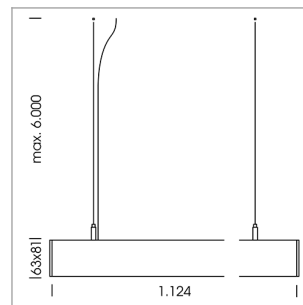

beledi XS

Article number: 70610414

LIGHT TECHNOLOGY

| | |
|----------------------|------------|
| LED | SMD linear |
| Light colour | 830 |
| Luminous flux | 4000 lm |
| System power | 27 W |
| Luminaire Efficiency | 148 lm/W |
| Reflector | MediumBeam |

LUMINAIRE

| | |
|---------------------------|-----------|
| Weight | 3.2 kg |
| Protection rating . class | IP 40 . I |
| Luminaire colour | silver |

OPTIONAL

Mounting Accessories

Light band with LED, rated life of the LED L80/B50 > 50000 h, colour rendering index CRI > 80, reflector with homogeneous light distribution pattern, lens optics made of PMMA, luminaire insert sheet steel, powder-coated, silver

| | | |
|-------|-----------|------------|
| 1.0 m | 1.57 1.51 | 2873.0 |
| 2.0 m | 3.14 3.02 | 718.0 |
| 3.0 m | 4.71 4.53 | 319.0 |
| 4.0 m | 6.28 6.04 | 180.0 |
| 5.0 m | 7.85 7.55 | 115.0 |
| | Ø (m) | E0(0°)(lx) |