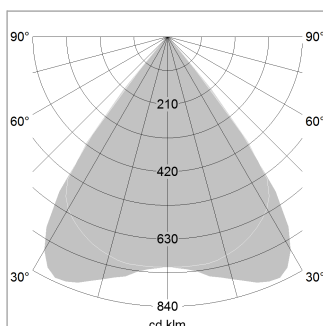

beledi XS

Article number: 70610414

LIGHT TECHNOLOGY

| | |
|----------------------|------------|
| LED | SMD linear |
| Light colour | 830 |
| Luminous flux | 4000 lm |
| System power | 27 W |
| Luminaire Efficiency | 148 lm/W |
| Reflector | MediumBeam |

LUMINAIRE

| | |
|---------------------------|-----------|
| Weight | 3.2 kg |
| Protection rating . class | IP 40 . I |
| Luminaire colour | silver |

OPTIONAL

Mounting Accessories

Light band with LED, rated life of the LED L80/B50 > 50000 h, colour rendering index CRI > 80, reflector with homogeneous light distribution pattern, lens optics made of PMMA, luminaire insert sheet steel, powder-coated, silver

| | | |
|-------|-----------|------------|
| 1.0 m | 1.57 1.51 | 2873.0 |
| 2.0 m | 3.14 3.02 | 718.0 |
| 3.0 m | 4.71 4.53 | 319.0 |
| 4.0 m | 6.28 6.04 | 180.0 |
| 5.0 m | 7.85 7.55 | 115.0 |
| | Ø (m) | E0(0°)(lx) |