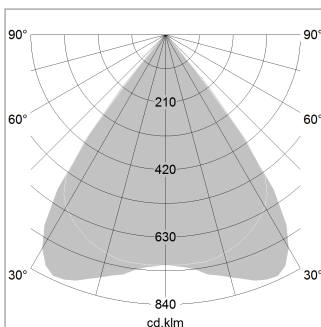

beledi XS

Article number: 70610415

LIGHT TECHNOLOGY

LED	SMD linear
Light colour	830
Luminous flux	4000 lm
System power	27 W
Luminaire Efficiency	148 lm/W
Reflector	MediumBeam

LUMINAIRE

Weight	3.2 kg
Protection rating . class	IP 40 . I
Luminaire colour	silver

OPTIONAL

Mounting Accessories

Light band with LED, rated life of the LED L80/B50 > 50000 h, colour rendering index CRI > 80, reflector with homogeneous light distribution pattern, lens optics made of PMMA, luminaire insert sheet steel, powder-coated, silver

1.0 m	1.57 1.51	2873.0
2.0 m	3.14 3.02	718.0
3.0 m	4.71 4.53	319.0
4.0 m	6.28 6.04	180.0
5.0 m	7.85 7.55	115.0
	Ø (m)	E0(0°)(lx)