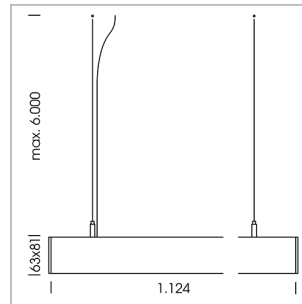

beledi XS

Article number: 70610415

LIGHT TECHNOLOGY

LED	SMD linear
Light colour	830
Luminous flux	4000 lm
System power	27 W
Luminaire Efficiency	148 lm/W
Reflector	MediumBeam

LUMINAIRE

Weight	3.2 kg
Protection rating . class	IP 40 . I
Luminaire colour	silver

OPTIONAL

Mounting Accessories

Light band with LED, rated life of the LED L80/B50 > 50000 h, colour rendering index CRI > 80, reflector with homogeneous light distribution pattern, lens optics made of PMMA, luminaire insert sheet steel, powder-coated, silver

1.0 m	1.57 1.51	2873.0
2.0 m	3.14 3.02	718.0
3.0 m	4.71 4.53	319.0
4.0 m	6.28 6.04	180.0
5.0 m	7.85 7.55	115.0
	Ø (m)	E0(0°)(lx)