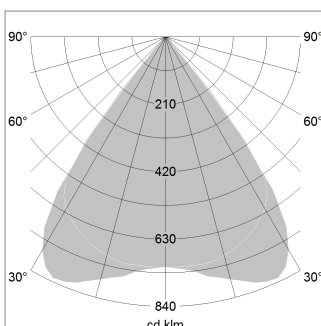

### LIGHT TECHNOLOGY

LED	SMD linear
Light colour	830
Luminous flux	6000 lm
System power	44.5 W
Luminaire Efficiency	135 lm/W
Reflector	MediumBeam

### LUMINAIRE

Weight	3.2 kg
Protection rating . class	IP 40 . I
Luminaire colour	silver

1.0 m	1.57 1.51	4309.0
2.0 m	3.14 3.02	1077.0
3.0 m	4.71 4.53	479.0
4.0 m	6.28 6.04	269.0
5.0 m	7.85 7.55	172.0
	Ø (m)	E0(0°)(lx)