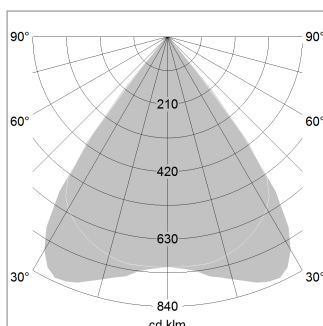

### LIGHT TECHNOLOGY

LED	SMD linear
Light colour	840
Luminous flux	4800 lm
System power	30 W
Luminaire Efficiency	160 lm/W
Reflector	MediumBeam

### LUMINAIRE

Weight	3.2 kg
Protection rating . class	IP 40 . I
Luminaire colour	silver

1.0 m	1.57 1.51	3448.0
2.0 m	3.14 3.02	862.0
3.0 m	4.71 4.53	383.0
4.0 m	6.28 6.04	215.0
5.0 m	7.85 7.55	138.0
Ø (m)		E0(0°)(lx)