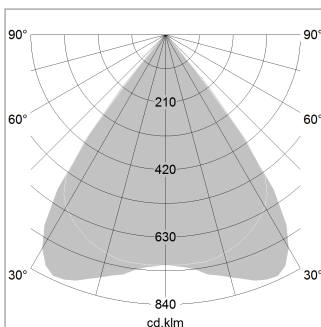

beledi XS

Article number: 70610717

LIGHT TECHNOLOGY

LED	SMD linear
Light colour	830
Luminous flux	6000 lm
System power	44.5 W
Luminaire Efficiency	135 lm/W
Reflector	MediumBeam

LUMINAIRE

Weight	3.2 kg
Protection rating . class	IP 40 . I
Luminaire colour	black

OPTIONAL

Mounting Accessories

Light band with LED, rated life of the LED L80/B50 > 50000 h, colour rendering index CRI > 80, reflector with homogeneous light distribution pattern, lens optics made of PMMA, luminaire insert sheet steel, powder-coated, black

1.0 m	1.57 1.51	4309.0
2.0 m	3.14 3.02	1077.0
3.0 m	4.71 4.53	479.0
4.0 m	6.28 6.04	269.0
5.0 m	7.85 7.55	172.0
	Ø (m)	E0(0°)(lx)