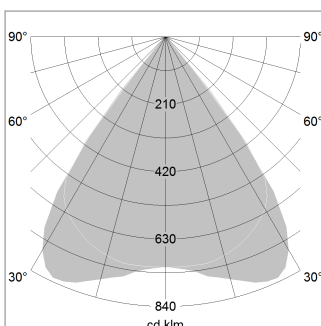

beledi XS

Article number: 70610719

LIGHT TECHNOLOGY

LED	SMD linear
Light colour	830
Luminous flux	4800 lm
System power	32 W
Luminaire Efficiency	150 lm/W
Reflector	MediumBeam

LUMINAIRE

Weight	3.2 kg
Protection rating . class	IP 40 . I
Luminaire colour	black

OPTIONAL

Mounting Accessories

Light band with LED, rated life of the LED L80/B50 > 50000 h, colour rendering index CRI > 80, reflector with homogeneous light distribution pattern, lens optics made of PMMA, luminaire insert sheet steel, powder-coated, black

1.0 m	1.57 1.51	3448.0
2.0 m	3.14 3.02	862.0
3.0 m	4.71 4.53	383.0
4.0 m	6.28 6.04	215.0
5.0 m	7.85 7.55	138.0
Ø (m)		E0(0°)(lx)