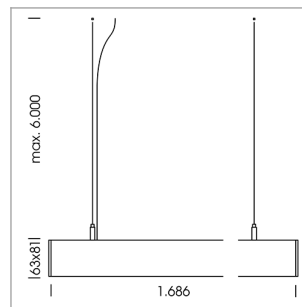

beledi XS

Article number: 70610823

LIGHT TECHNOLOGY

LED	SMD linear
Light colour	840
Luminous flux	9000 lm
System power	63 W
Luminaire Efficiency	143 lm/W
Reflector	MediumBeam

LUMINAIRE

Weight	3.2 kg
Protection rating . class	IP 40 . I
Luminaire colour	black

OPTIONAL

Mounting Accessories

Light band with LED, rated life of the LED L80/B50 > 50000 h, colour rendering index CRI > 80, reflector with homogeneous light distribution pattern, lens optics made of PMMA, luminaire insert sheet steel, powder-coated, black

driver unit: 220-240 V~ / 50-60 Hz, max. 24 luminaires per circuit (B16A fuse)

Note: All data are typical values. System features may change with product improvements due to technical advances. Errors excepted.