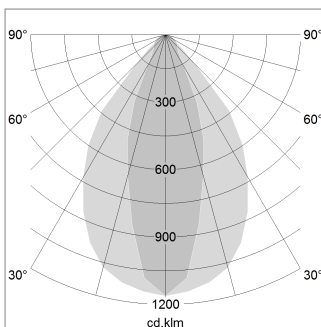

beledi XS

Article number: 70620221

LIGHT TECHNOLOGY

LED	SMD linear
Light colour	840
Luminous flux	6000 lm
System power	38.5 W
Luminaire Efficiency	156 lm/W
Reflector	NarrowBeam

LUMINAIRE

Weight	3.2 kg
Protection rating . class	IP 40 . I
Luminaire colour	white

OPTIONAL

Mounting Accessories

Light band with LED, rated life of the LED L80/B50 > 50000 h, colour rendering index CRI > 80, reflector with homogeneous light distribution pattern, lens optics made of PMMA, luminaire insert sheet steel, powder-coated, white

1.0 m	1.43 0.62	6980.0
2.0 m	2.86 1.24	1745.0
3.0 m	4.29 1.86	776.0
4.0 m	5.72 2.48	436.0
5.0 m	7.15 3.10	279.0
	Ø (m)	E0(0°)(lx)