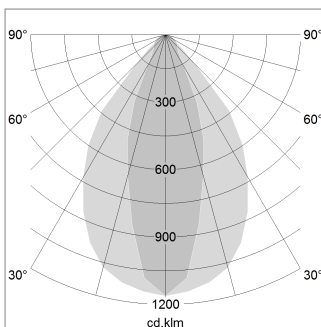

beledi XS

Article number: 70620223

LIGHT TECHNOLOGY

LED	SMD linear
Light colour	840
Luminous flux	9000 lm
System power	63 W
Luminaire Efficiency	143 lm/W
Reflector	NarrowBeam

LUMINAIRE

Weight	3.2 kg
Protection rating . class	IP 40 . I
Luminaire colour	white

OPTIONAL

Mounting Accessories

Light band with LED, rated life of the LED L80/B50 > 50000 h, colour rendering index CRI > 80, reflector with homogeneous light distribution pattern, lens optics made of PMMA, luminaire insert sheet steel, powder-coated, white

1.0 m	1.43 0.62	10470.0
2.0 m	2.86 1.24	2618.0
3.0 m	4.29 1.86	1163.0
4.0 m	5.72 2.48	654.0
5.0 m	7.15 3.10	419.0
Ø (m)		E0(0°)(lx)