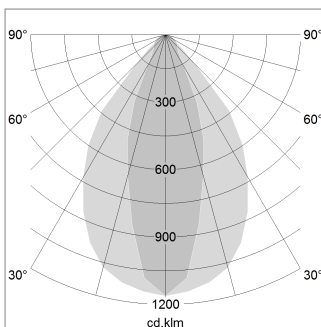

beledi XS

Article number: 70620507

LIGHT TECHNOLOGY

LED	SMD linear
Light colour	840
Luminous flux	4800 lm
System power	30 W
Luminaire Efficiency	160 lm/W
Reflector	NarrowBeam

LUMINAIRE

Weight	3.2 kg
Protection rating . class	IP 40 . I
Luminaire colour	silver

OPTIONAL

Mounting Accessories

Light band with LED, rated life of the LED L80/B50 > 50000 h, colour rendering index CRI > 80, reflector with homogeneous light distribution pattern, lens optics made of PMMA, luminaire insert sheet steel, powder-coated, silver

1.0 m	1.43 0.62	5584.0
2.0 m	2.86 1.24	1396.0
3.0 m	4.29 1.86	620.0
4.0 m	5.72 2.48	349.0
5.0 m	7.15 3.10	223.0
	Ø (m)	E0(0°)(lx)