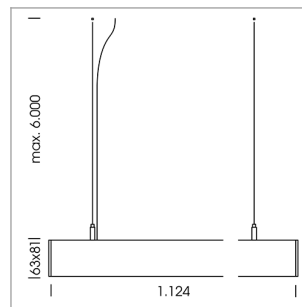

beledi XS

Article number: 70620513

LIGHT TECHNOLOGY

LED	SMD linear
Light colour	840
Luminous flux	3200 lm
System power	20 W
Luminaire Efficiency	160 lm/W
Reflector	NarrowBeam

LUMINAIRE

Weight	3.2 kg
Protection rating . class	IP 40 . I
Luminaire colour	silver

OPTIONAL

Mounting Accessories

Light band with LED, rated life of the LED L80/B50 > 50000 h, colour rendering index CRI > 80, reflector with homogeneous light distribution pattern, lens optics made of PMMA, luminaire insert sheet steel, powder-coated, silver

1.0 m	1.43 0.62	3723.0
2.0 m	2.86 1.24	931.0
3.0 m	4.29 1.86	414.0
4.0 m	5.72 2.48	233.0
5.0 m	7.15 3.10	149.0
	Ø (m)	E0(0°)(lx)