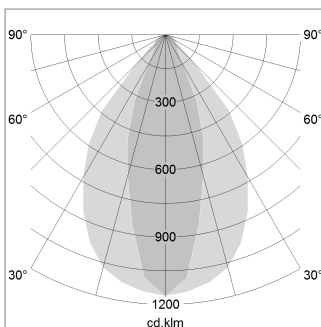

beledi XS

Article number: 70620513

LIGHT TECHNOLOGY

LED	SMD linear
Light colour	840
Luminous flux	3200 lm
System power	20 W
Luminaire Efficiency	160 lm/W
Reflector	NarrowBeam

LUMINAIRE

Weight	3.2 kg
Protection rating . class	IP 40 . I
Luminaire colour	silver

OPTIONAL

Mounting Accessories

Light band with LED, rated life of the LED L80/B50 > 50000 h, colour rendering index CRI > 80, reflector with homogeneous light distribution pattern, lens optics made of PMMA, luminaire insert sheet steel, powder-coated, silver

1.0 m	1.43 0.62	3723.0
2.0 m	2.86 1.24	931.0
3.0 m	4.29 1.86	414.0
4.0 m	5.72 2.48	233.0
5.0 m	7.15 3.10	149.0
	Ø (m)	E0(0°)(lx)