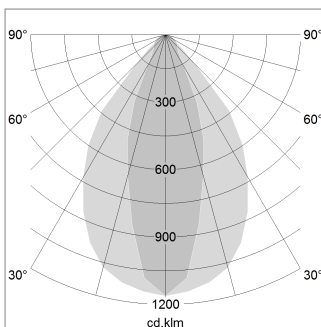

beledi XS

Article number: 70620519

LIGHT TECHNOLOGY

LED	SMD linear
Light colour	840
Luminous flux	4800 lm
System power	30 W
Luminaire Efficiency	160 lm/W
Reflector	NarrowBeam

LUMINAIRE

Weight	3.2 kg
Protection rating . class	IP 40 . I
Luminaire colour	silver

OPTIONAL

Mounting Accessories

Light band with LED, rated life of the LED L80/B50 > 50000 h, colour rendering index CRI > 80, reflector with homogeneous light distribution pattern, lens optics made of PMMA, luminaire insert sheet steel, powder-coated, silver

1.0 m	1.43 0.62	5584.0
2.0 m	2.86 1.24	1396.0
3.0 m	4.29 1.86	620.0
4.0 m	5.72 2.48	349.0
5.0 m	7.15 3.10	223.0
Ø (m)		E0(0°)(lx)