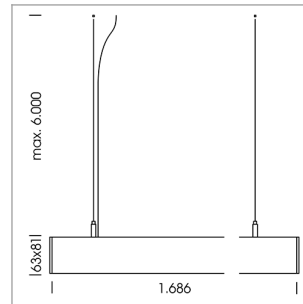

beledi XS

Article number: 70620523

LIGHT TECHNOLOGY

LED	SMD linear
Light colour	840
Luminous flux	9000 lm
System power	63 W
Luminaire Efficiency	143 lm/W
Reflector	NarrowBeam

LUMINAIRE

Weight	3.2 kg
Protection rating . class	IP 40 . I
Luminaire colour	silver

OPTIONAL

Mounting Accessories

Light band with LED, rated life of the LED L80/B50 > 50000 h, colour rendering index CRI > 80, reflector with homogeneous light distribution pattern, lens optics made of PMMA, luminaire insert sheet steel, powder-coated, silver

1.0 m	1.43 0.62	10470.0
2.0 m	2.86 1.24	2618.0
3.0 m	4.29 1.86	1163.0
4.0 m	5.72 2.48	654.0
5.0 m	7.15 3.10	419.0
Ø (m)		E0(0°)(lx)