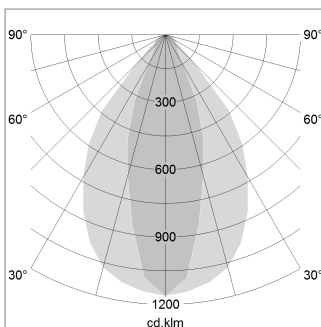

beledi XS

Article number: 70620523

LIGHT TECHNOLOGY

LED	SMD linear
Light colour	840
Luminous flux	9000 lm
System power	63 W
Luminaire Efficiency	143 lm/W
Reflector	NarrowBeam

LUMINAIRE

Weight	3.2 kg
Protection rating . class	IP 40 . I
Luminaire colour	silver

OPTIONAL

Mounting Accessories

Light band with LED, rated life of the LED L80/B50 > 50000 h, colour rendering index CRI > 80, reflector with homogeneous light distribution pattern, lens optics made of PMMA, luminaire insert sheet steel, powder-coated, silver

1.0 m	1.43 0.62	10470.0
2.0 m	2.86 1.24	2618.0
3.0 m	4.29 1.86	1163.0
4.0 m	5.72 2.48	654.0
5.0 m	7.15 3.10	419.0
Ø (m)		E0(0°)(lx)