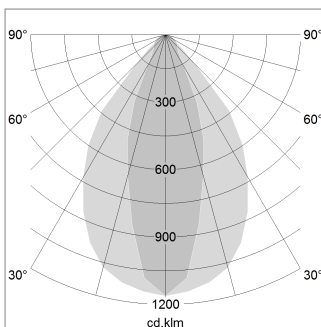

beledi XS

Article number: 70620703

LIGHT TECHNOLOGY

LED	SMD linear
Light colour	830
Luminous flux	4000 lm
System power	27 W
Luminaire Efficiency	148 lm/W
Reflector	NarrowBeam

LUMINAIRE

Weight	3.2 kg
Protection rating . class	IP 40 . I
Luminaire colour	black

OPTIONAL

Mounting Accessories

Light band with LED, rated life of the LED L80/B50 > 50000 h, colour rendering index CRI > 80, reflector with homogeneous light distribution pattern, lens optics made of PMMA, luminaire insert sheet steel, powder-coated, black

1.0 m	1.43 0.62	4653.0
2.0 m	2.86 1.24	1163.0
3.0 m	4.29 1.86	517.0
4.0 m	5.72 2.48	291.0
5.0 m	7.15 3.10	186.0
	Ø (m)	E0(0°)(lx)