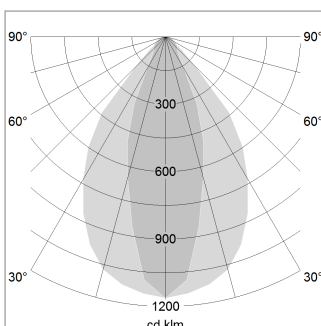

beledi XS

Article number: 70620709

LIGHT TECHNOLOGY

LED	SMD linear
Light colour	830
Luminous flux	6000 lm
System power	40.5 W
Luminaire Efficiency	148 lm/W
Reflector	NarrowBeam

LUMINAIRE

Weight	3.2 kg
Protection rating . class	IP 40 . I
Luminaire colour	black

OPTIONAL

Mounting Accessories

Light band with LED, rated life of the LED L80/B50 > 50000 h, colour rendering index CRI > 80, reflector with homogeneous light distribution pattern, lens optics made of PMMA, luminaire insert sheet steel, powder-coated, black

1.0 m	1.43 0.62	6980.0
2.0 m	2.86 1.24	1745.0
3.0 m	4.29 1.86	776.0
4.0 m	5.72 2.48	436.0
5.0 m	7.15 3.10	279.0
	Ø (m)	E0(0°)(lx)