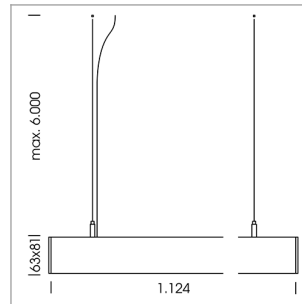

beledi XS

Article number: 70630105

LIGHT TECHNOLOGY

LED	SMD linear
Light colour	830
Luminous flux	6000 lm
System power	44.5 W
Luminaire Efficiency	135 lm/W
Reflector	BatWing
Beam angle	2 x 20°

LUMINAIRE

Weight	3.2 kg
Protection rating . class	IP 40 . I
Luminaire colour	white

OPTIONAL

Mounting Accessories

Light band with LED, rated life of the LED L80/B50 > 50000 h, colour rendering index CRI > 80, reflector with double asymmetrical light distribution pattern, lens optics made of PMMA, luminaire insert sheet steel, powder-coated, white